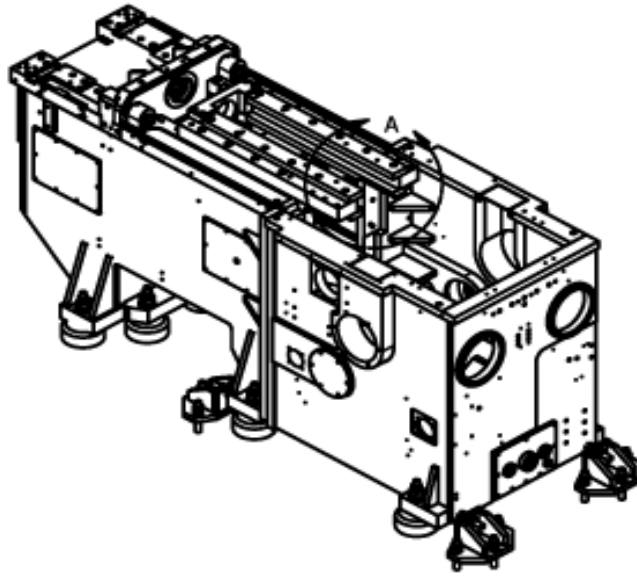

B - Support Rail Assembly

Key	Description	Standun Part No.	OKL Part No.	New Part Price	Repair Price
	Support Rail Assembly		S5XXD00A		-
A	Upper Rail (Flywheel)	253500	S5XXD37A		-
B	Lower Rail (Flywheel)	253498	S5XXD36A		-
C	Upper Rail (Operator)	253501	S5XXD45A		-
D	Lower Rail (Operator)	253499	S5XXD46A		-
E	Main Slideways (Flywheel)	253496	S5XXD38A		-
F	Main Slideways (Operator)	253497	S5XXD47A		-

B - Support Rail Assembly

DETAIL A
SCALE 1 / 4