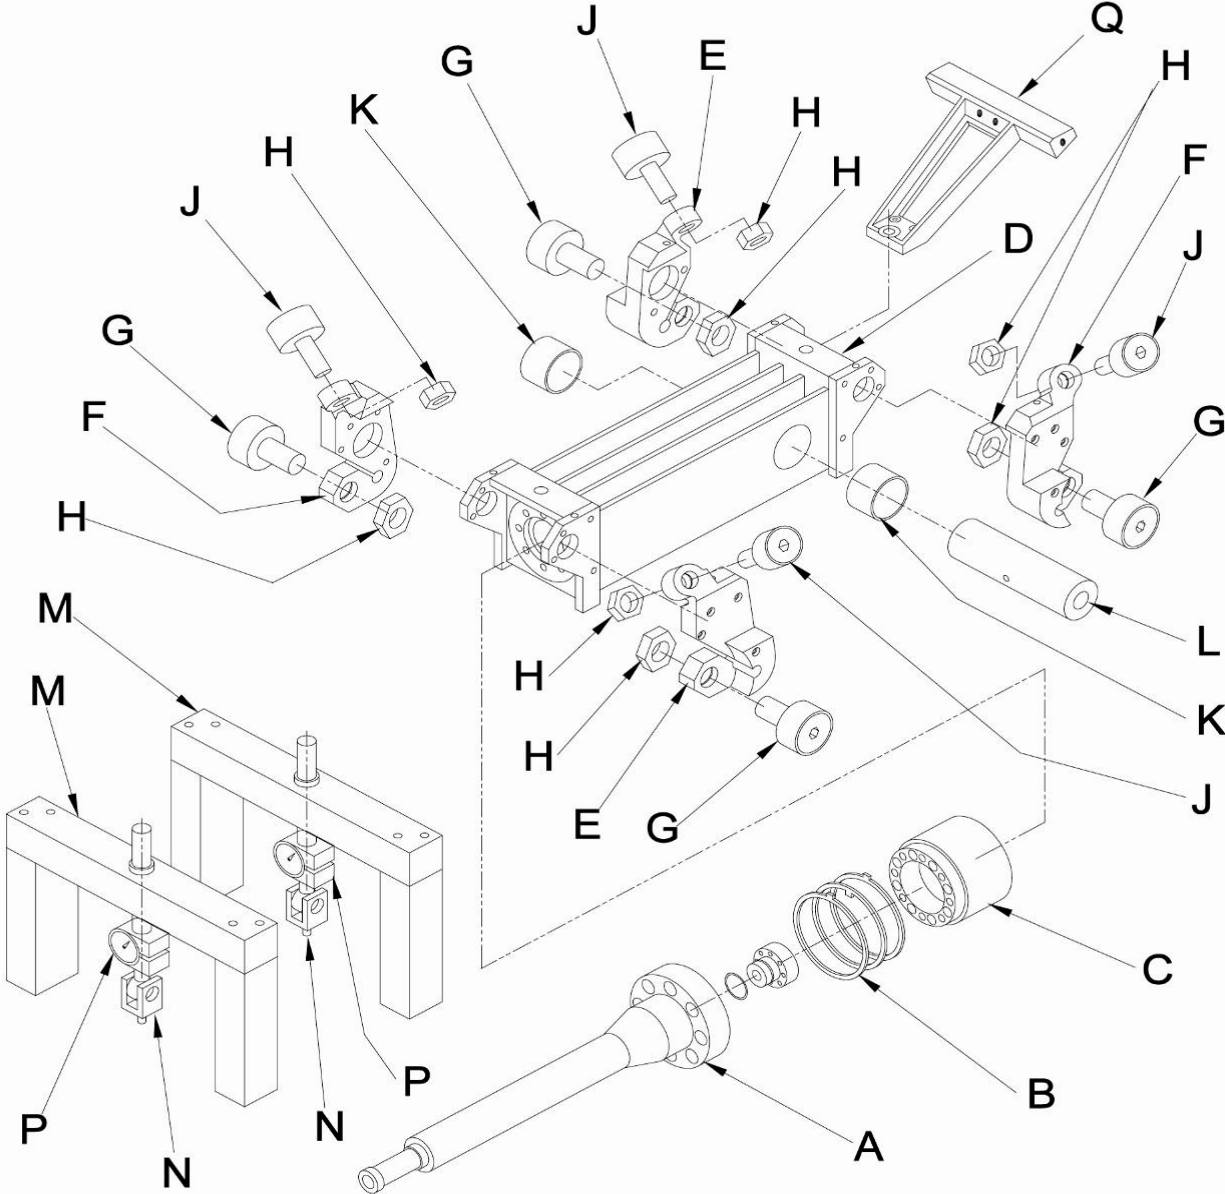

N - Ram Carriage Assembly

Key	Description	OEM Part No.	OKL Part No.	New Part Price
A	Ram			
A1	Ram - 24 oz.			
B	Wobble Shim (Set)	103979	OK-A1910	
C	Ram Spacer	44-1254-34	OK-A1110	
**D	Ram Carriage Body	107089	OK-A0100	
**E	Follower Support (2) Per Unit	101972	OK-A0210	
**F	Follower Support (2) Per Unit	101973	OK-A0310	
G	Way Follower (Bottom)	CC-52226	OK-A3300	
H	Follower Nut (Set of 8)	41-1254-34	OK-A1210	
J	Way Follower (Top)	CC-52224	OK-A3200	
K	Wrist Pin Bushing (Ampco 18)	105102	OK-A0500	
L	Ram Carriage Wrist Pin	114835	OK-A1320	
M	Saddle Fixture (2 Req'd)		OK-A0900	
N	U-Block Lifting Bracket		OK-A0903	
P	Dillion Guage	30441-0012	OK-A0910	
Q	Air / Oil Manifold		OK-A0800	

*Parts Have Been Discontinued -
Call For Inventory Status*

Parts can be ordered in minimum quantity of (3)

Ram Carriage Assembly

Waystrips

Key	Description	OEM Part No.	OKL Part No.	New Part Price	Repair Price
A	Waystrip - 67" Steel Set	108297	OK-D0100		
B	Waystrip - 14-1/8" Steel Set	108070	OK-D0200		
C	Inspection Blocks - 37 Deg.	-	OK-D0300		-
D*	Shim Set - .015" Thick Pair	-	OK-D0400		-
E*	Shim Set - .030" Thick Pair	-	OK-D0500		-
E1	Shim Set - .010" Thick Pair	-	OK-D0600		-
E2	Shim Set - .045" Thick Pair	-	OK-D0605		-
E3	Shim Set - .060" Thick Pair	-	OK-D0610		-
E4	Shim Set - .075" Thick Pair	-	OK-D0615		-
D*	Shim Set - .090" Thick Pair		OK-D0620		-
D1	Shim Set - .105" Thick Pair		OK-D0625		-
D2	Shim Set - .120" Thick Pair		OK-D0630		-
D3	Shim Set - .135" Thick Pair		OK-D0635		-
D4	Shim Set - .150" Thick Pair		OK-D0640		-
D5	Shim Set - .165 " Thick Pair		OK-D0645		-
D6	Shim Set - .180" Thick Pair		OK-D0650		-

Waystrips